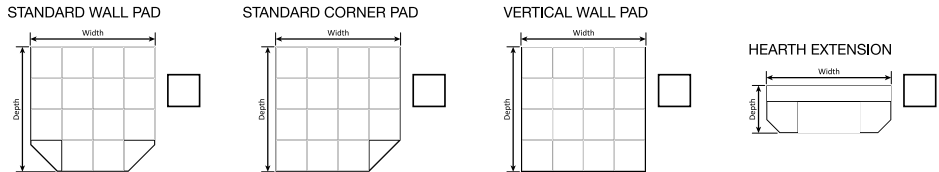

Fireplace Accessories

Graysen Woods

Hearth Pad and Extension Order Form

48" x 48" and + Hearth Pads = $50 Surcharge
1-3 = Surcharge Applies
4+ = Surcharge Waived

Company: _____ AES Customer #: _____

Phone: _____ Fax: _____ Date: _____

Ship Via: _____ PO #: _____ Job Ref: _____

Authorized Signature: _____

Tile Selection **1 - HEARTH PADS & EXTENSIONS - Please check all that apply**

Ceramic Series		Pad Color	Border Color¹
12x12 Tiles (Square)			
Greige	GR	☐	☐
Grey	GY	☐	☐
Monarch LTSD	CB	☐	☐
Stone Series		Pad Color	Border Color¹
Natural Slate	SL	☐	☐

Pad Type and Dimensions - For custom sizes, please submit a drawing along with this order form.

12x12 Tiles (Square) - Check for Availability and Colors

Ceramic Series		Pad Color	Border Color¹
12x24 Tiles (Rectangle)			
Amplify Black	ABK	☐	NA
Intensity Pebble	IP	☐	NA
Jute Charcoal	JC	☐	NA
Reverb Ash	RA	☐	NA