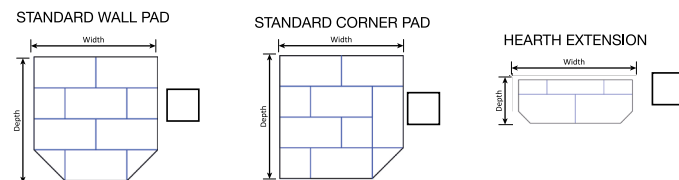

12x24 Tiles (Rectangle) - Check for Availability and Colors

Pad/Extension Trim	
Trim	
Metal	☐

Vintage Tile Layout (12x12 Tiles Only, Special Order)

CUSTOM PAD - Drawing Attached ☐

Dimensions		Square Footage (Needed For Custom Sizes Only)	Other Options (Outside Air Hole is only available for Hearth Pads)			
_____ "	_____ "	(Width x Depth) = _____ "	Customer Tile	☐	Outside Air Hole	☐
Width	Depth		Thermal Guard High Heat Protection	☐	Two-Tone¹	☐
Custom Size ☐			Vintage layout	☐	Please select a border color for Two-Tone option	
Custom Drawing Attached ☐						

Hearth Pad & Extension Total $ _____

Stock: Y = Stock, N or * = Non-Stock, LTSD = Limited to Stock on Hand

Non-Stock Item Notice: Items marked non-stock must be ordered in case quantities